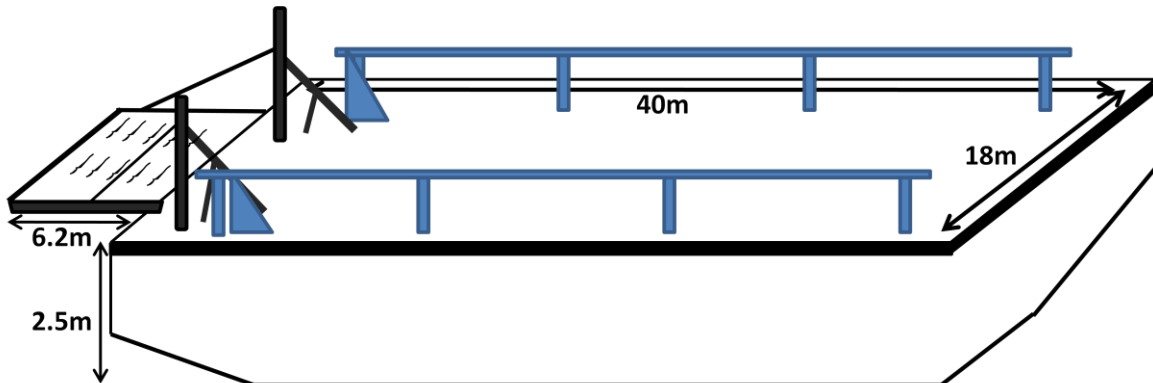

HERCULES MARITIME LIMITED

Warri, Nigeria

Boats, Offshore Supply Boats, Line Boats, Offshore Barges & Port Agents

Email: hercules_maritime@yahoo.com

Phone: 08023060135 or 08034005602

Name	Krislog
Year Built	2004
Type	<p>Offshore Flat Top Barge – 1,000 metric tons Multipurpose, non-propelled steel barge usable for inland, coastal and offshore requirements. Fitted With:</p> <ul style="list-style-type: none"> • 1 Bridle Recovery Winch • Complete set of bridle wire/towing gear and emergency wires • Complete set of solar powered navigation lights • Guard rails

PRINCIPAL DIMENSIONS

Length	40m
Breadth	18m
Depth	2.5m
Ramp	6.2m